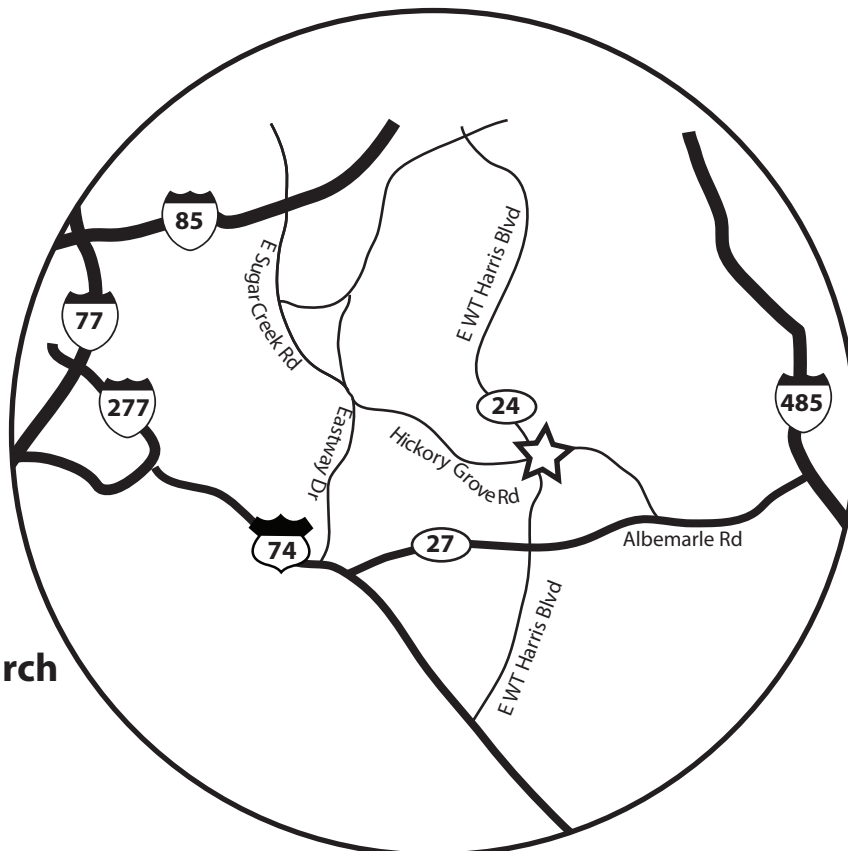

Student Life TOUR 08

AN EXPERIENCE IN GOD'S WORD

Hickory Grove Baptist Church
Charlotte, NC
6050 Hickory Grove Rd
Charlotte, NC 28215

Northeast from Baltimore, MD

Continue on I-95 S toward Washington	25.3 miles
Take exit 27 to merge onto Capital Beltway/I-459 W toward Silver Spring	30.1 miles
Take exit 57A for I-95 S toward Richmond	1.2 miles
Merge onto I-395 S	0.3 miles
Continue on I-95	118 miles
Take exit 51 to merge onto I-85 S/US-460 W toward Durham/Atlanta	259 miles
Take exit 45A for Harris Blvd/NC-24 E	0.2 miles
Merge onto NC-24 E/W WT Harris Blvd	7.5 miles
Turn right at Hickory Grove Rd	367 feet
You are at 6050 Hickory Grove Rd, Charlotte, NC	

West from Chattanooga, TN

Continue on I-75 S toward Atlanta	97.0 miles
Take exit 259 to merge onto I-285 E toward Augusta/Greenville	13.4 miles
Take exit 33B to merge onto I-85 N toward Greenville	232 miles
Take exit 41 for Sugar Creek Rd	0.2 miles
Turn right at W Sugar Creek Rd	2.8 miles
Slight right at Eastway Dr	0.5 miles
Slight left at Shamrock Dr	2.1 miles
Turn left at Hickory Grove Rd	1.1 miles
You are at 6050 Hickory Grove Rd, Charlotte, NC	

Southwest From Atlanta, GA

Continue on I-85 N	246 miles
Take exit 41 for Sugar Creek Rd	0.2 miles
Turn right at W Sugar Creek Rd	2.8 miles
Slight right at Eastway Dr	0.5 miles
Slight left at Shamrock Dr	2.1 miles
Turn left at Hickory Grove Rd	1.1 miles
You are at 6050 Hickory Grove Rd, Charlotte, NC	

Northwest from Cincinnati, OH

Continue on I-71 S	21.5 miles
Continue on I-75 S	55.0 miles
Take the exit onto I-75 S	172 miles
Continue on I-275 S (signs for I-640 E/Asheville)	0.4 miles
Take exit 3 to merge onto I-640 E toward Asheville	6.9 miles
Take exit onto I-40 E toward Asheville	105 miles
Take exit 46A to merge onto I-26 E toward Spartanburg/Hendersonville	57.9 miles
Take exit 18B to merge onto I-85 N toward Charlotte	77.5 miles
Take exit 41 for Sugar Creek Rd	0.2 miles
Turn right at W Sugar Creek Rd	2.8 miles
Slight right at Eastway Dr	0.5 miles
Slight left at Shamrock Dr	2.1 miles
Turn left at Hickory Grove Rd	1.1 miles
You are at 6050 Hickory Grove Rd, Charlotte, NC