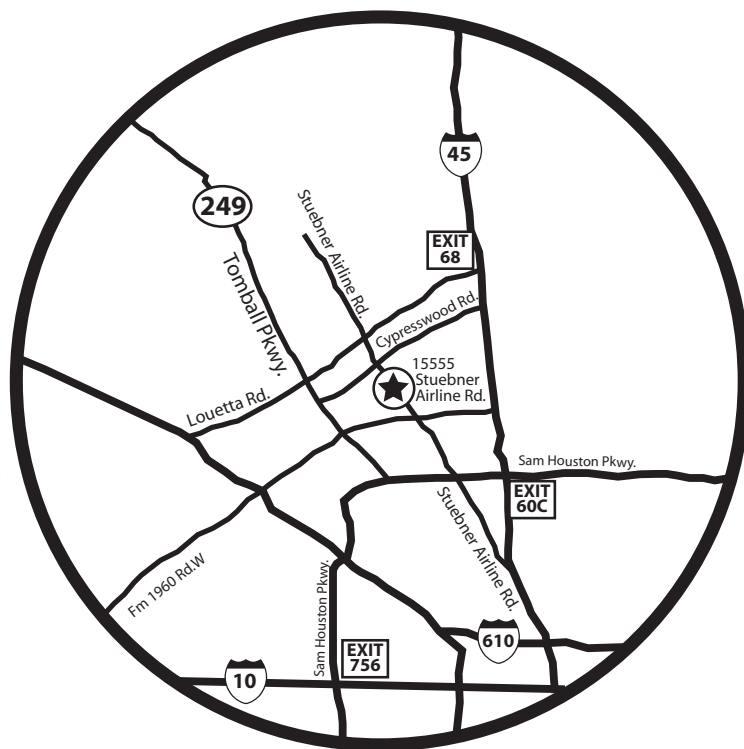

Student Life TOUR 08

AN EXPERIENCE IN GOD'S WORD

Champion Forest Baptist Church Houston, TX

15555 Stuebner Airline Rd.
Houston, TX 77069

North from Dallas, TX

| | |
|--|-------------|
| Continue on I-45 S | 214.7 miles |
| Exit onto off-ramp at exit 68 to I-45 Frontage Rd (North Frwy Frontage Rd) | 0.3 miles |
| Continue onto I-45 Frontage Rd (North Frwy Frontage Rd) | 0.2 miles |
| Bear right on ramp to Louetta Rd | 0.3 miles |
| Continue onto Louetta Rd | 0.2 miles |
| Continue onto Holzwarth Rd | 0.4 miles |
| Continue onto Louetta Rd | 5.5 miles |
| Turn left onto Stuebner Airline Rd | 1.3 miles |
| You are at 15555 Stuebner Airline Rd, Houston, TX | |

East from Baton Rouge, LA

| | |
|---|-------------|
| Continue on I-10 W | 259.3 miles |
| Bear right onto off-ramp at exit 775A to I-610 N (US-90 E) | 0.2 miles |
| Take I-610 N (US-90 E) Ramp | 0.5 miles |
| Continue on I-610 N (US-90 E) | 0.9 miles |
| Continue onto I-610 W (US-90 E) | 6.6 miles |
| Bear right onto off-ramp at exit 17B to I-45 N (US-75 N, North Frwy) | 0.4 miles |
| Take I-45 N (US-75 N, North Frwy) Ramp | 0.2 miles |
| Continue on I-45 N (US-75 N, North Frwy) | 8.5 miles |
| Bear right onto off-ramp at exit 60C to Sam Houston Tollway W | 1 miles |
| Take Sam Houston Tollway W Ramp | 0.1 miles |
| Continue on Sam Houston Tollway W | 0.2 miles |
| Bear right onto off-ramp to N Belt Dr W Frontage Rd (Beltway 8 Frontage Rd, N Sam Houston Pkwy W Frontage Rd) | 0.2 miles |
| Continue onto N Belt Dr W Frontage Rd (Beltway 8 Frontage Rd, N Sam Houston Pkwy W Frontage Rd) | 1.8 miles |
| Bear right onto Stuebner Airline Rd (Veterans Memorial Pkwy) | 1.9 miles |
| Continue onto Stuebner Airline Rd (Veterans Memorial Dr) | 3.1 miles |
| Continue onto Stuebner Airline Rd | 1.4 miles |
| You are at 15555 Stuebner Airline Rd, Houston, TX | |