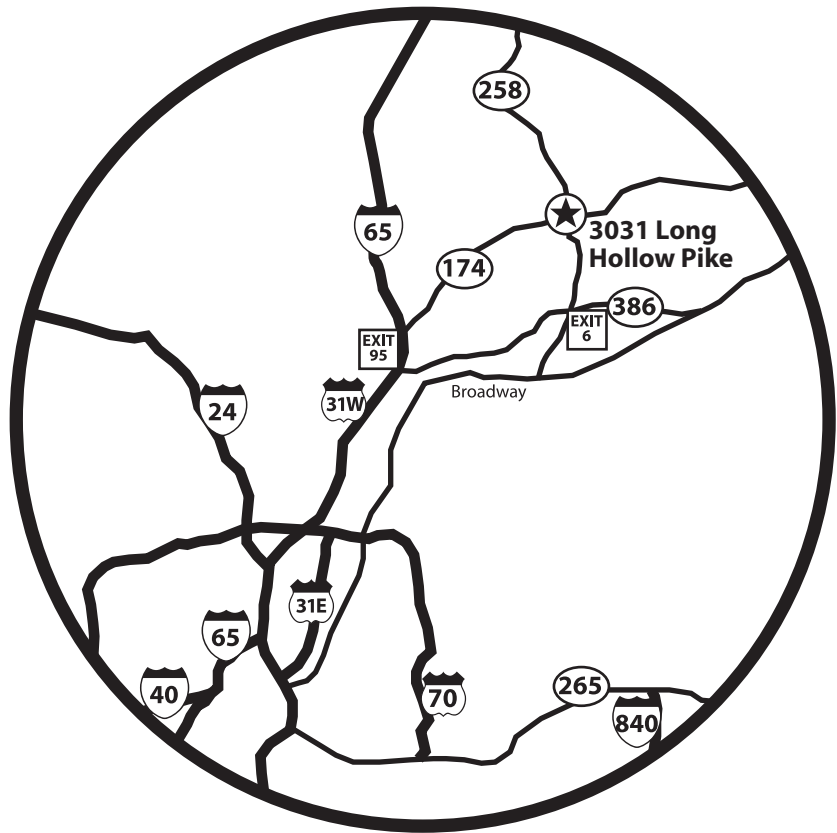

### North from Louisville, KY

Continue on I-65 S	145 miles
Bear right onto off-ramp at exit 112 to TN-25	0.3 miles
Take TN-25 Ramp	< 0.1 miles
Bear left onto TN-25	0.4 miles
Turn right onto US-31W (TN-41)	4.2 miles
Turn left onto TN-258 (College St)	0.2 miles
Bear right onto TN-258	8.1 miles
Bear left onto TN-174 (Long Hollow Pike)	0.2 miles
You are at 3031 Long Hollow Pike, Hendersonville, TN	

### South from Birmingham, AL

Continue on I-65 N	187.9 miles
Bear right on ramp at exit 82A to I-40 E	0.3 miles
Continue on I-40 E	0.7 miles
Exit on ramp at exit 211B to I-24 W	0.4 miles
Continue on I-24 W	4.6 miles
Bear right onto I-65 N	6.9 miles
Bear right onto TN-386 N (Vietnam Veterans Blvd) at exit 95	5.4 miles
Bear right onto off-ramp at exit 6 to TN-258 N	0.3 miles
Take TN-258 N (New Shackle Island Rd) Ramp	< 0.1 miles
Turn left onto TN-258 N (New Shackle Island Rd)	3.1 miles
Turn hard right onto TN-174 (Long Hollow Pike)	0.2 miles
You are at 3031 Long Hollow Pike, Hendersonville, TN	

### East from Knoxville, TN

Continue on I-40 W	155.3 miles
Bear right onto off-ramp at exit 232 to TN-109	0.3 miles
Turn right onto TN-109	15.5 miles
Turn left onto TN-174 (Long Hollow Pike)	8.3 miles
You are at 3031 Long Hollow Pike, Hendersonville, TN	

### West from Memphis, TN

Continue on I-40 E	196.2 miles
Bear left on ramp at exit 208B to I-65 N	0.3 miles
Continue on I-65 N	1.8 miles
Bear right on ramp at exit 86A to I-24 W (I-65 N)	0.4 miles
Continue on I-24 W (I-65 N)	1.8 miles
Bear right onto I-65 N	6.9 miles
Bear right onto TN-386 N (Vietnam Veterans Blvd) at exit 95	5.4 miles
Bear right onto off-ramp at exit 6 to TN-258 N	0.3 miles
Take TN-258 N (New Shackle Island Rd) Ramp	< 0.1 miles
Turn left onto TN-258 N (New Shackle Island Rd)	3.1 miles
Turn hard right onto TN-174 (Long Hollow Pike)	0.2 miles
You are at 3031 Long Hollow Pike, Hendersonville, TN	